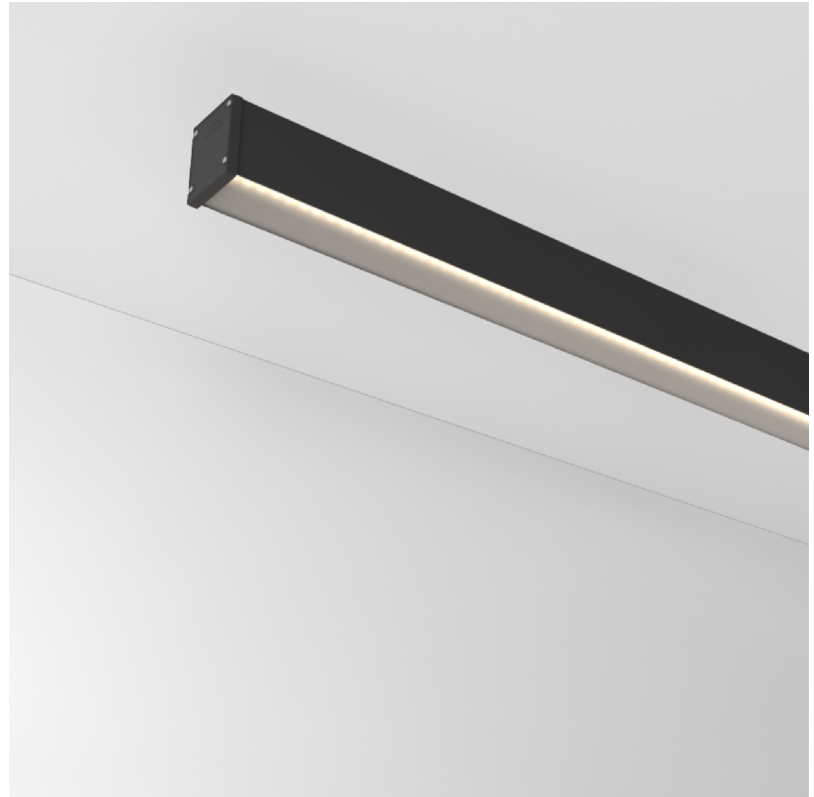

GENERAL

Series: Slider Straight IP54
Partner: Prolicht
Division: Architectural
Installation: Surface
Product Type: Linear Profiles
Mounting Location: Ceiling
Light Distribution: Direct

PHYSICAL

Shape: Rectangle
Length (mm): 1210
Length (in): 47 ⁵/₈
Width (mm): 65
Width (in): 2 ⁹/₁₆
Height (mm): 80
Height (in): 3 ¹/₈
Weight (kg): 1.660

Diffuser: [Diffuser - Opal](#), [Micro-prism](#), [Clear Micro-prism](#), [Glare Control](#), [Wallwasher Right](#), [Wallwasher Left](#), [Wallwash Double Asymmetric](#)

Fixture Finish: [SSR / BKV / CWI / CRY / HAB / UFT / ITA / RUA / FTG / MYG / LOD / PUS / FRO / FUP / KIA / POP / BLS / SPG / MEY / GOH / CHC / COM / ABZ / JAG / OBR / MOS / ROR](#)

Fixture Material: Aluminum Die Cast

ELECTRICAL

Lamp Type: LED (Zhaga Standard)
Input Wattage (W): 26
Total Output Wattage (W): 23.7
Dimming: Non-Dimmable
Driver Included: No
Driver Location: Remote
Driver Type: Constant Current - Universal
Driver Class: Class 2
Input Voltage (V): 120
Constant Current (mA): 300mA
Upon Request: DALI Dimming, MATTER Dimming

LED

Color Temperature (°K): 2700 / 3000 / 3500 / 4000
Max. Delivered Lumen (lm): 2657 - 3694
Nominal Lumen (lm): 4100 - 4280
CRI: >90 CRI
Lamp Life (hrs): 50000

OPTICAL

RATINGS AND CERTIFICATIONS

Certified By: Certified for North American Standards
IP rating: IP54