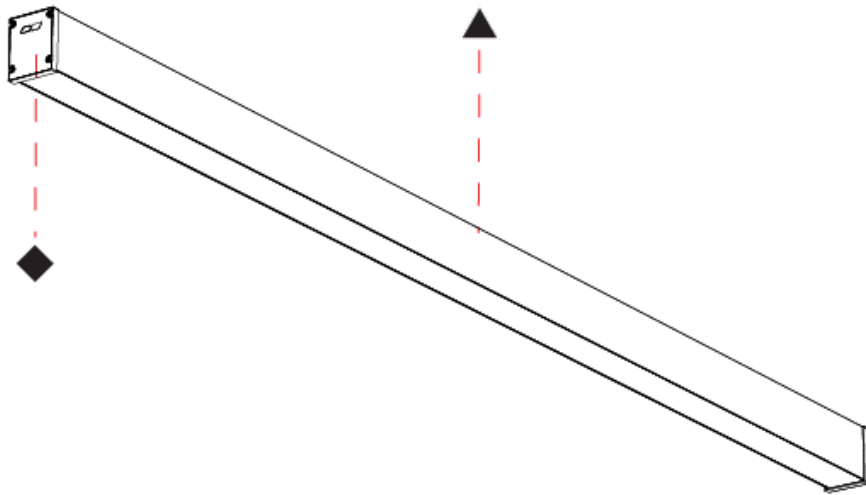

SLIDER STRAIGHT IP54 SURFACE

A3D384-

PROJECT

TYPE

SPECIFIER

QUANTITY

DATE

A