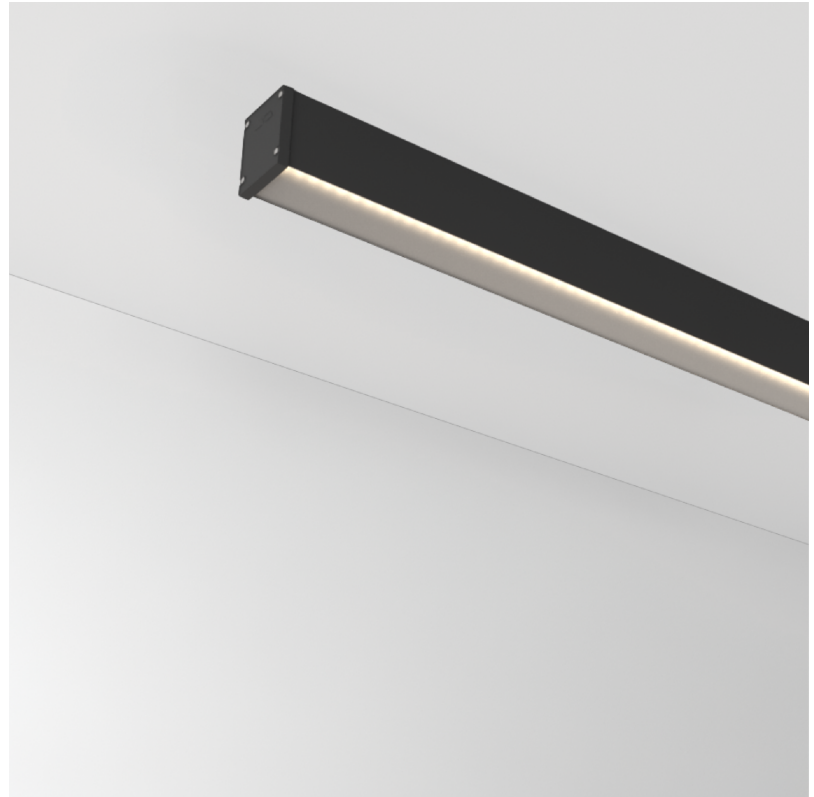

1. To build a product code in our configurator select the specify button on the base model # product page
2. To build a manual product code on this datasheet choose from the options listed below in blue font and add the suffix to the base model #

GENERAL

Series: Slider Straight IP54
Partner: Prolicht
Division: Architectural
Installation: Surface
Product Type: Linear Profiles
Mounting Location: Ceiling
Light Distribution: Direct

PHYSICAL

Shape: Rectangle
Length (mm): 1010
Length (in): 39 3/4
Width (mm): 65
Width (in): 2 9/16
Height (mm): 80
Height (in): 3 1/8
Weight (kg): 1.660

Diffuser: [Diffuser - Opal](#), [Micro-prism](#), [Clear Micro-prism](#), [Glare Control](#), [Wallwasher Right](#), [Wallwasher Left](#), [Wallwash Double Asymmetric](#)

Fixture Finish: [SSR / BKV / CWI / CRY / HAB / UFT / ITA / RUA / FTG / MYG / LOD / PUS / FRO / FUP / KIA / POP / BLS / SPG / MEY / GOH / CHC / COM / ABZ / JAG / OBR / MOS / ROR](#)

Fixture Material: Aluminum Die Cast

ELECTRICAL

Lamp Type: LED (Zhaga Standard)
Input Wattage (W): 22
Total Output Wattage (W): 20
Dimming: Non-Dimmable
Driver Included: No
Driver Location: Remote
Driver Class: Class 2
Input Voltage (V): 120
Upon Request: DALI Dimming, MATTER Dimming

LED

Color Temperature (°K): 2700 / 3000 / 3500 / 4000
Max. Delivered Lumen (lm): 2210 - 3072
Nominal Lumen (lm): 3410 - 3560
CRI: >90 CRI
Lamp Life (hrs): 50000

OPTICAL

RATINGS AND CERTIFICATIONS

Certified By: Certified for North American Standards
IP rating: IP54