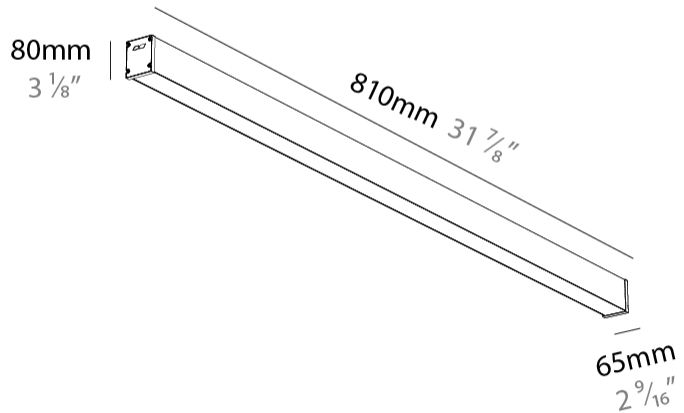

1. To build a product code in our configurator select the specify button on the base model # product page
2. To build a manual product code on this datasheet choose from the options listed below in blue font and add the suffix to the base model #

GENERAL

Series: Slider Straight IP54
Partner: Prolicht
Division: Architectural
Installation: Surface
Product Type: Linear Profiles
Mounting Location: Ceiling
Light Distribution: Direct

PHYSICAL

Shape: Rectangle
Length (mm): 810
Length (in): 31 7/8
Width (mm): 65
Width (in): 2 9/16
Height (mm): 80
Height (in): 3 1/8
Weight (kg): 1.660

Diffuser: [Diffuser - Opal](#), [Micro-prism](#), [Clear Micro-prism](#), [Glare Control](#), [Wallwasher Right](#), [Wallwasher Left](#), [Wallwash Double Asymmetric](#)

Fixture Finish: [SSR / BKV / CWI / CRY / HAB / UFT / ITA / RUA / FTG / MYG / LOD / PUS / FRO / FUP / KIA / POP / BLS / SPG / MEY / GOH / CHC / COM / ABZ / JAG / OBR / MOS / ROR](#)

Fixture Material: Aluminum Die Cast

ELECTRICAL

Lamp Type: LED (Zhaga Standard)
Input Wattage (W): 17
Total Output Wattage (W): 15.4
Dimming: Non-Dimmable
Driver Included: No
Driver Location: Remote
Driver Class: Class 2
Input Voltage (V): 120
Upon Request: DALI Dimming, MATTER Dimming

LED

Color Temperature (°K): 2700 / 3000 / 3500 / 4000
Max. Delivered Lumen (lm): 1769 - 2460
Nominal Lumen (lm): 2730 - 2850
CRI: >90 CRI
Lamp Life (hrs): 50000

OPTICAL

RATINGS AND CERTIFICATIONS

Certified By: Certified for North American Standards
IP rating: IP54